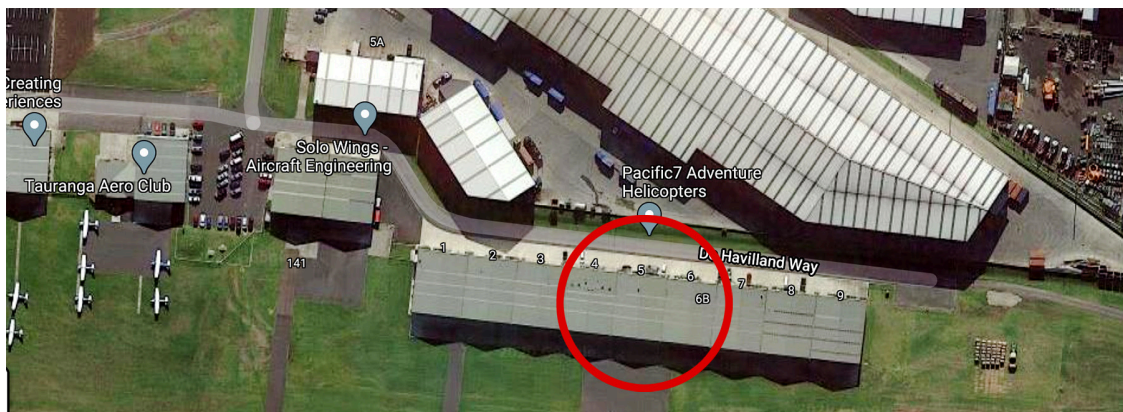

Our new hangar No 5, 7 De Havilland Way, Tauranga Airport